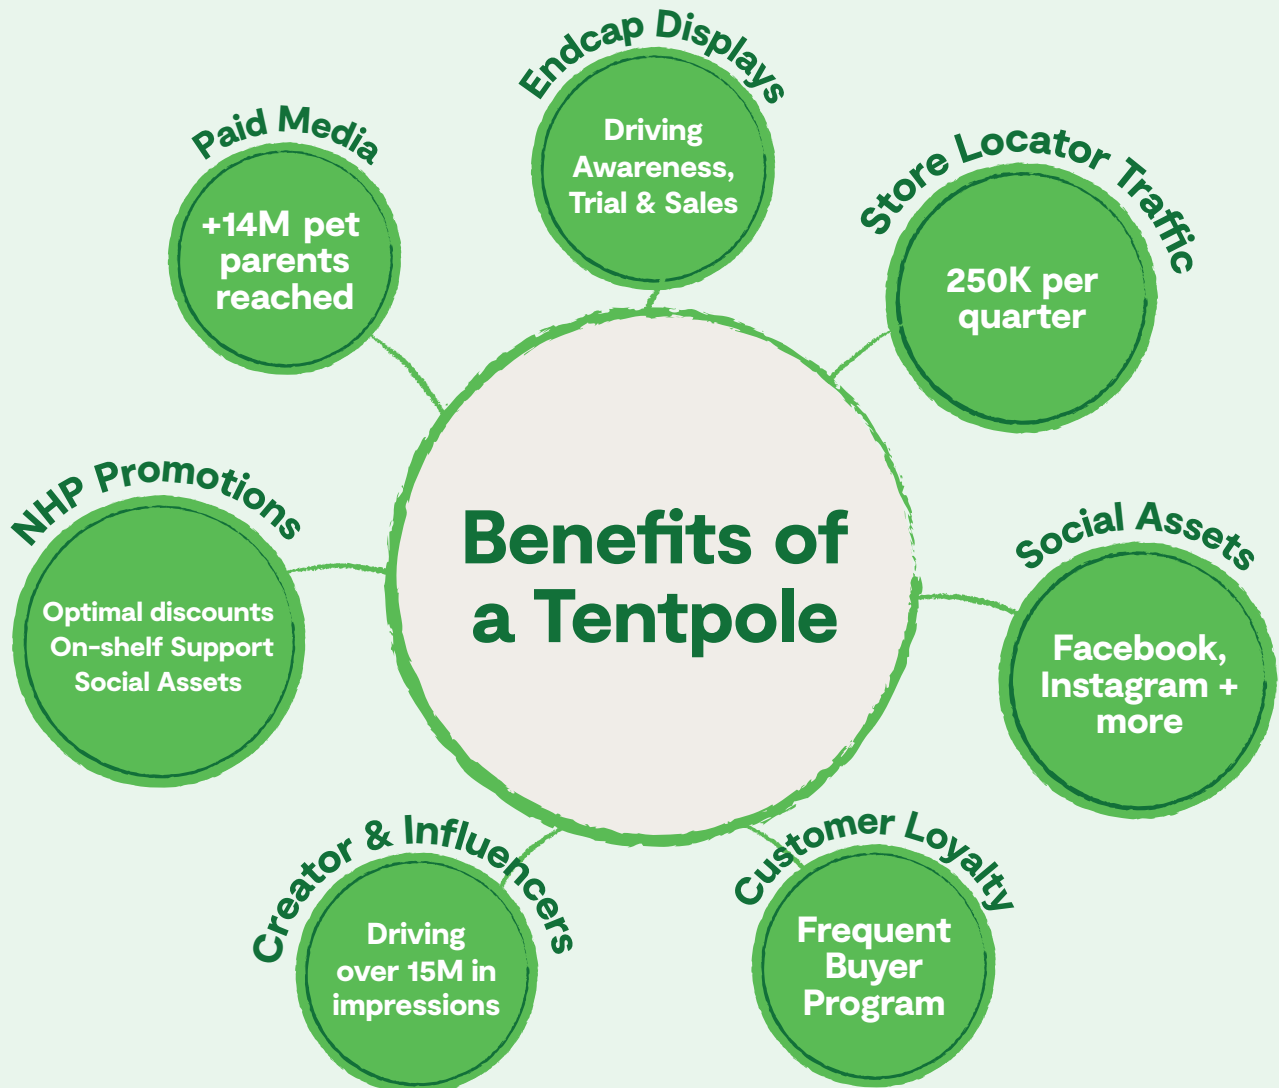

Premium Nutrition, More Variety

Endless Ways to Drive Sales

✓ Theme: Kibble+ for Dogs	With over 51% of US households owning dogs, pet parents focus on preventative care and functional nutrition to help support their pet. This promotion focuses on our best selling kibble recipes that delivers on nutrition & function.	 Campaign Timeline: June 2026